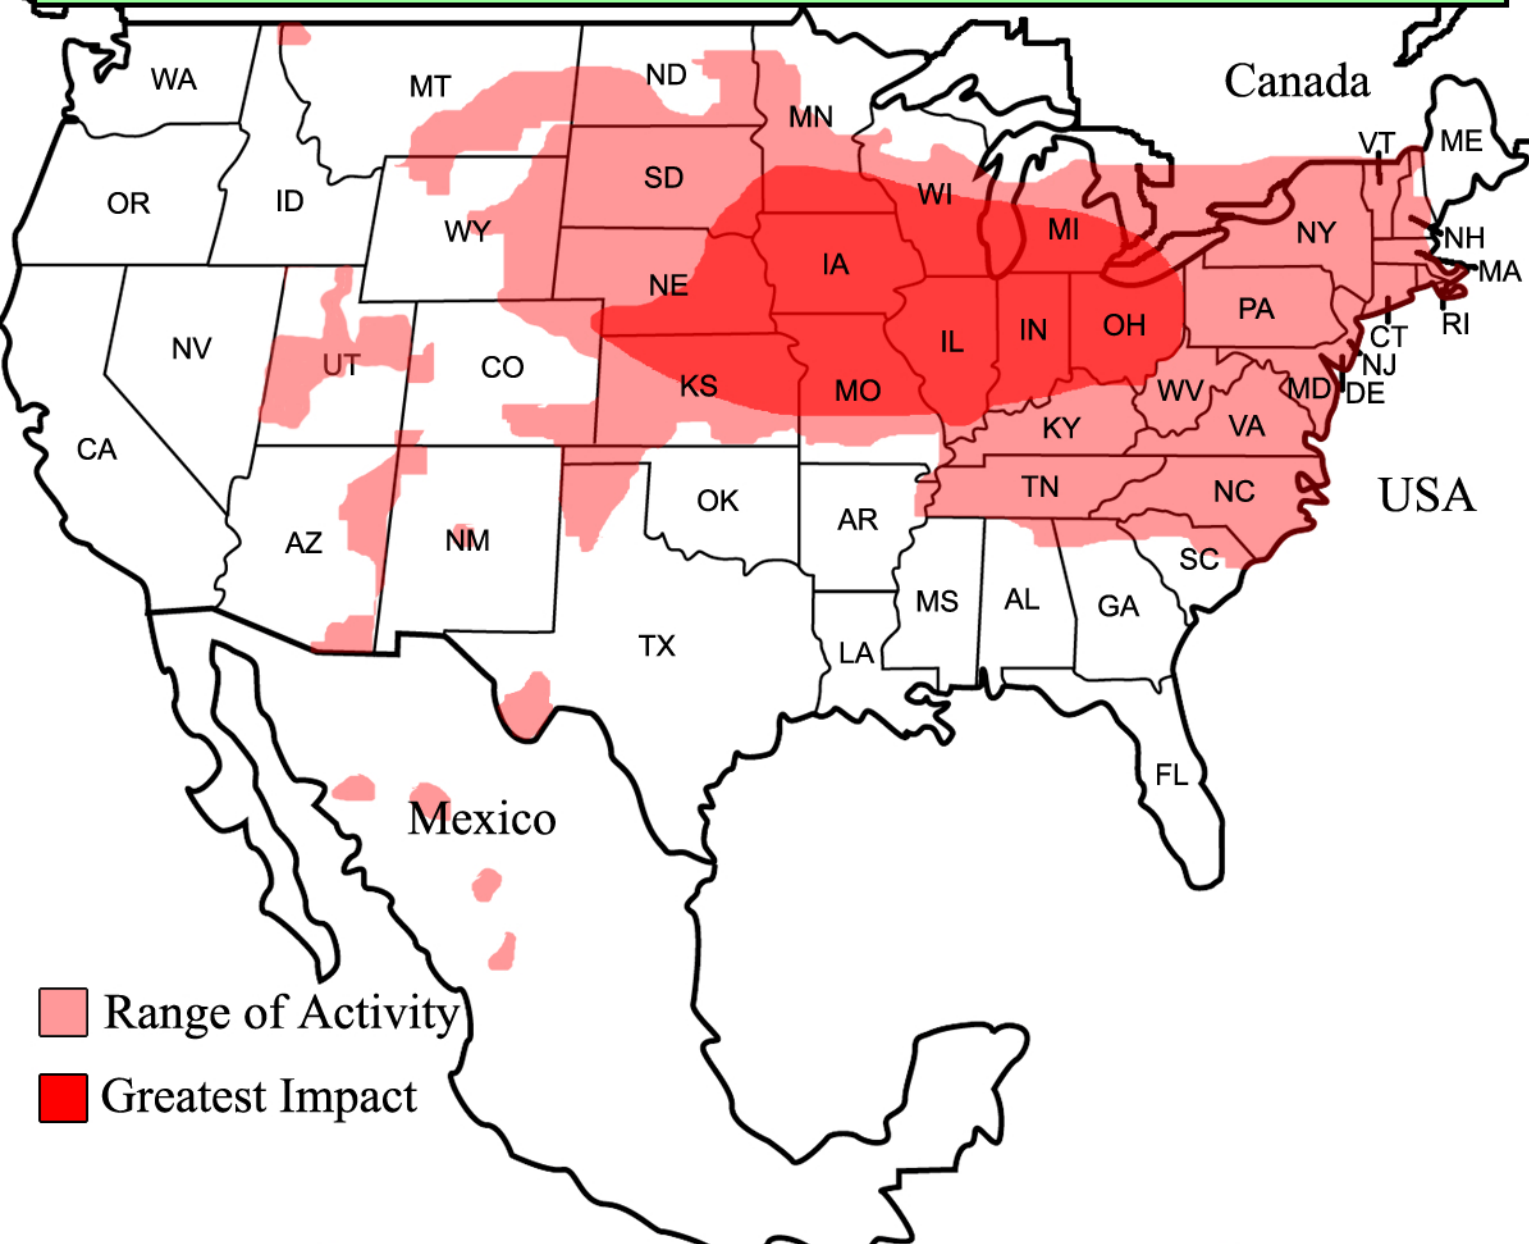

*Diabrotica virgifera virgifera* LeConte in North America 2009

- Range of Activity
- Greatest Impact

IWGO by C.R. Edwards and J. Kiss based on NAPIS and state data