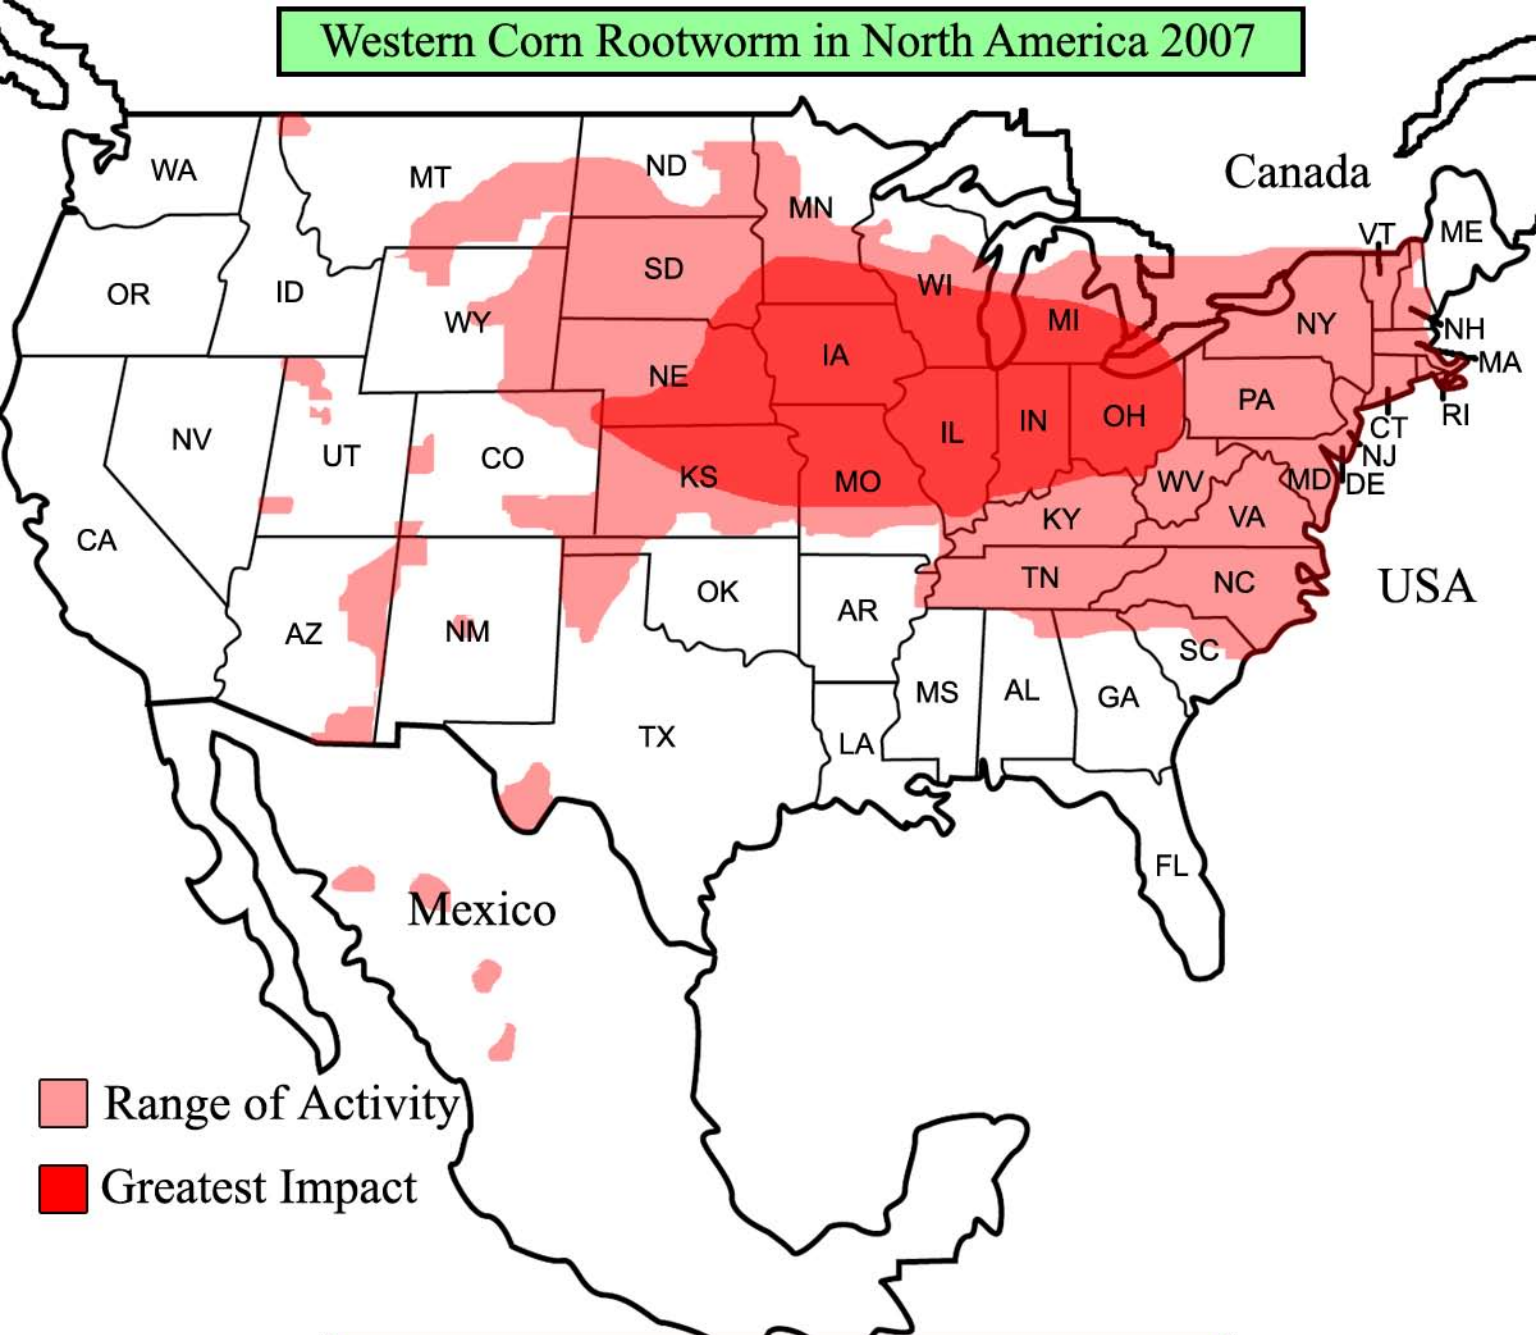

# Western Corn Rootworm in North America 2007

- Range of Activity
- Greatest Impact

IWGO by C.R. Edwards and J. Kiss based on NAPIS and state data