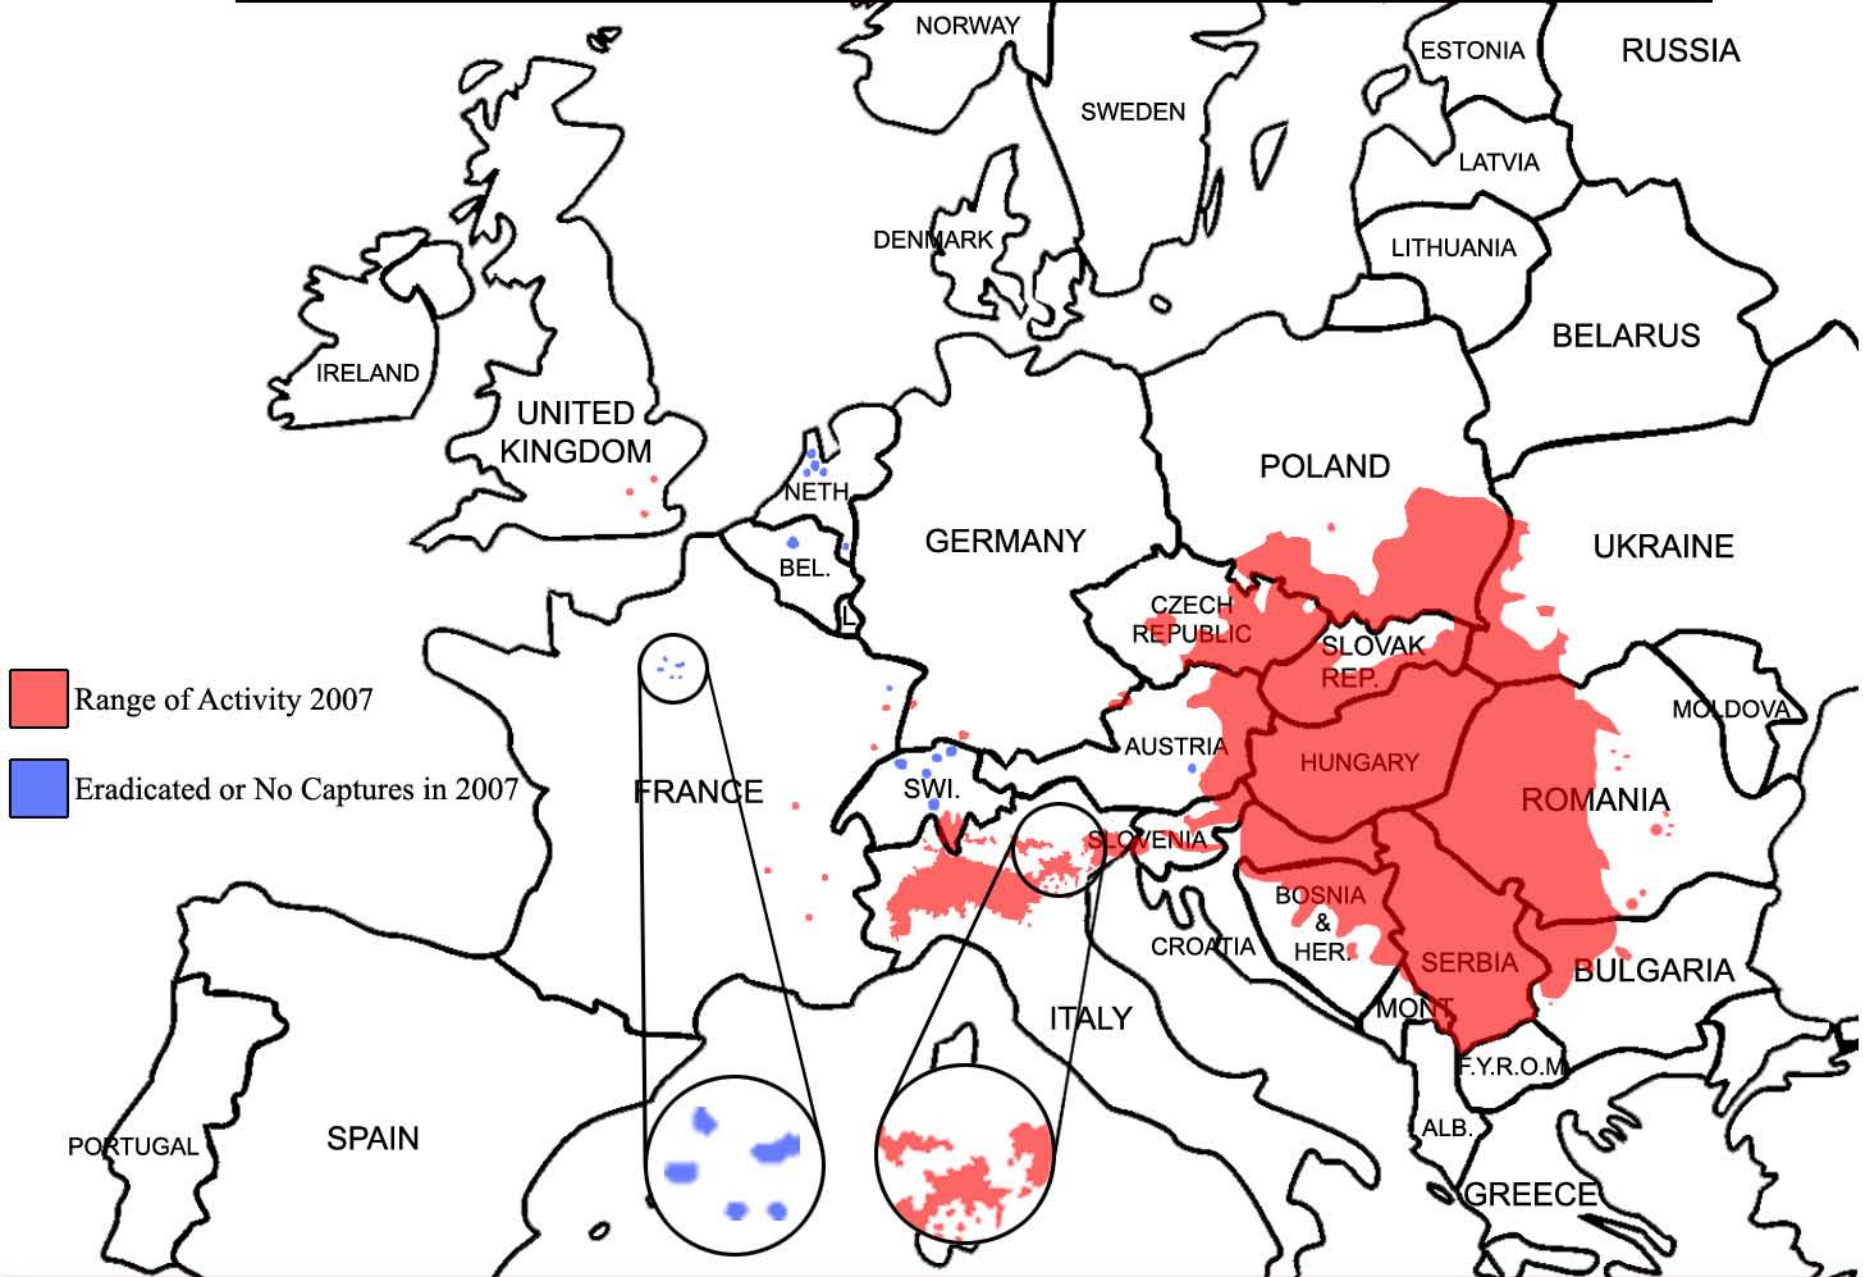

Western Corn Rootworm in Europe 2007

IWGO by C.R. Edwards and J. Kiss, based on data from Baufeld, Bertossa, Boriani, Cean, Cobos, Cota, Eyre, Furlan, Grabenweger, Iqrc Barcic, Ivanova, Karic, Kubik, Konefal, Konstantinova, Melnik, Palmieri, Potting, Ripka, Schaub, Sivcev, Streito, Urek, Vahala, Van Eester, and Záruba