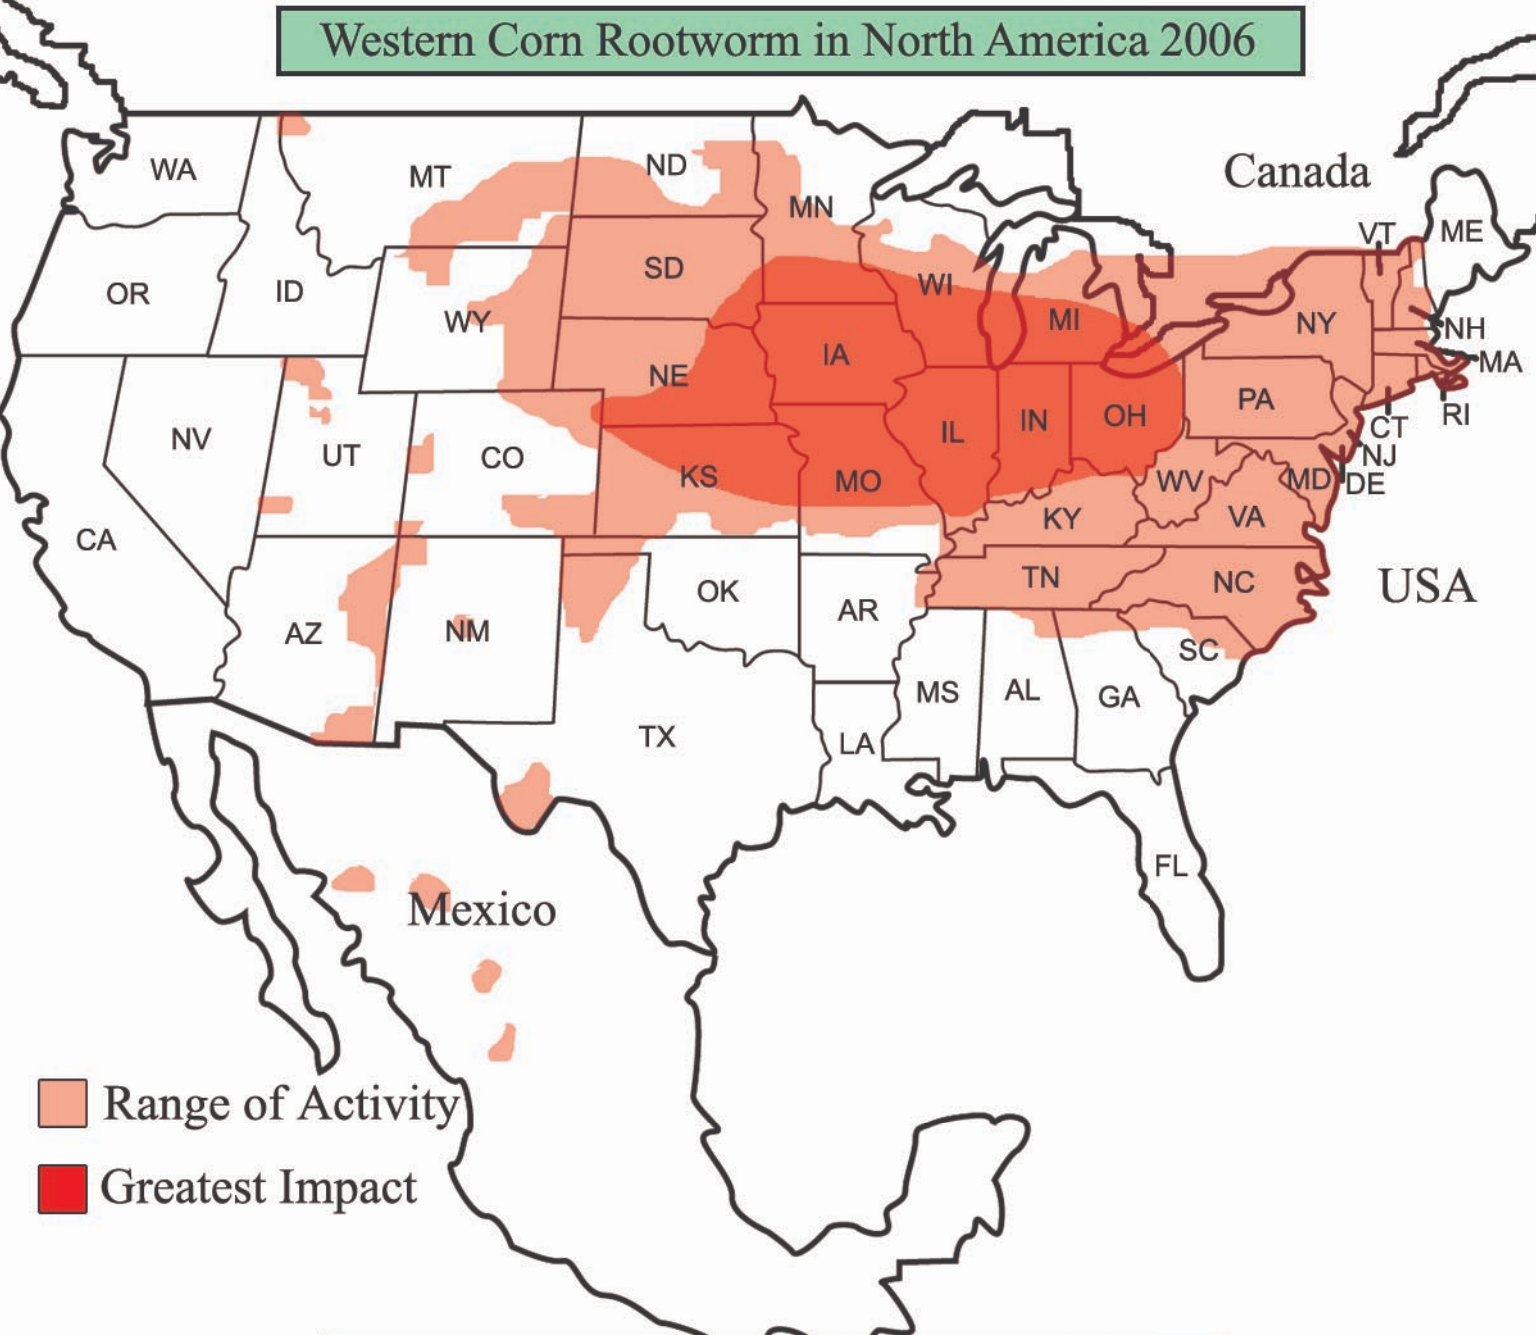

# Western Corn Rootworm in North America 2006

- Range of Activity
- Greatest Impact

IWGO by C.R. Edwards and J. Kiss based on NAPIS and state data