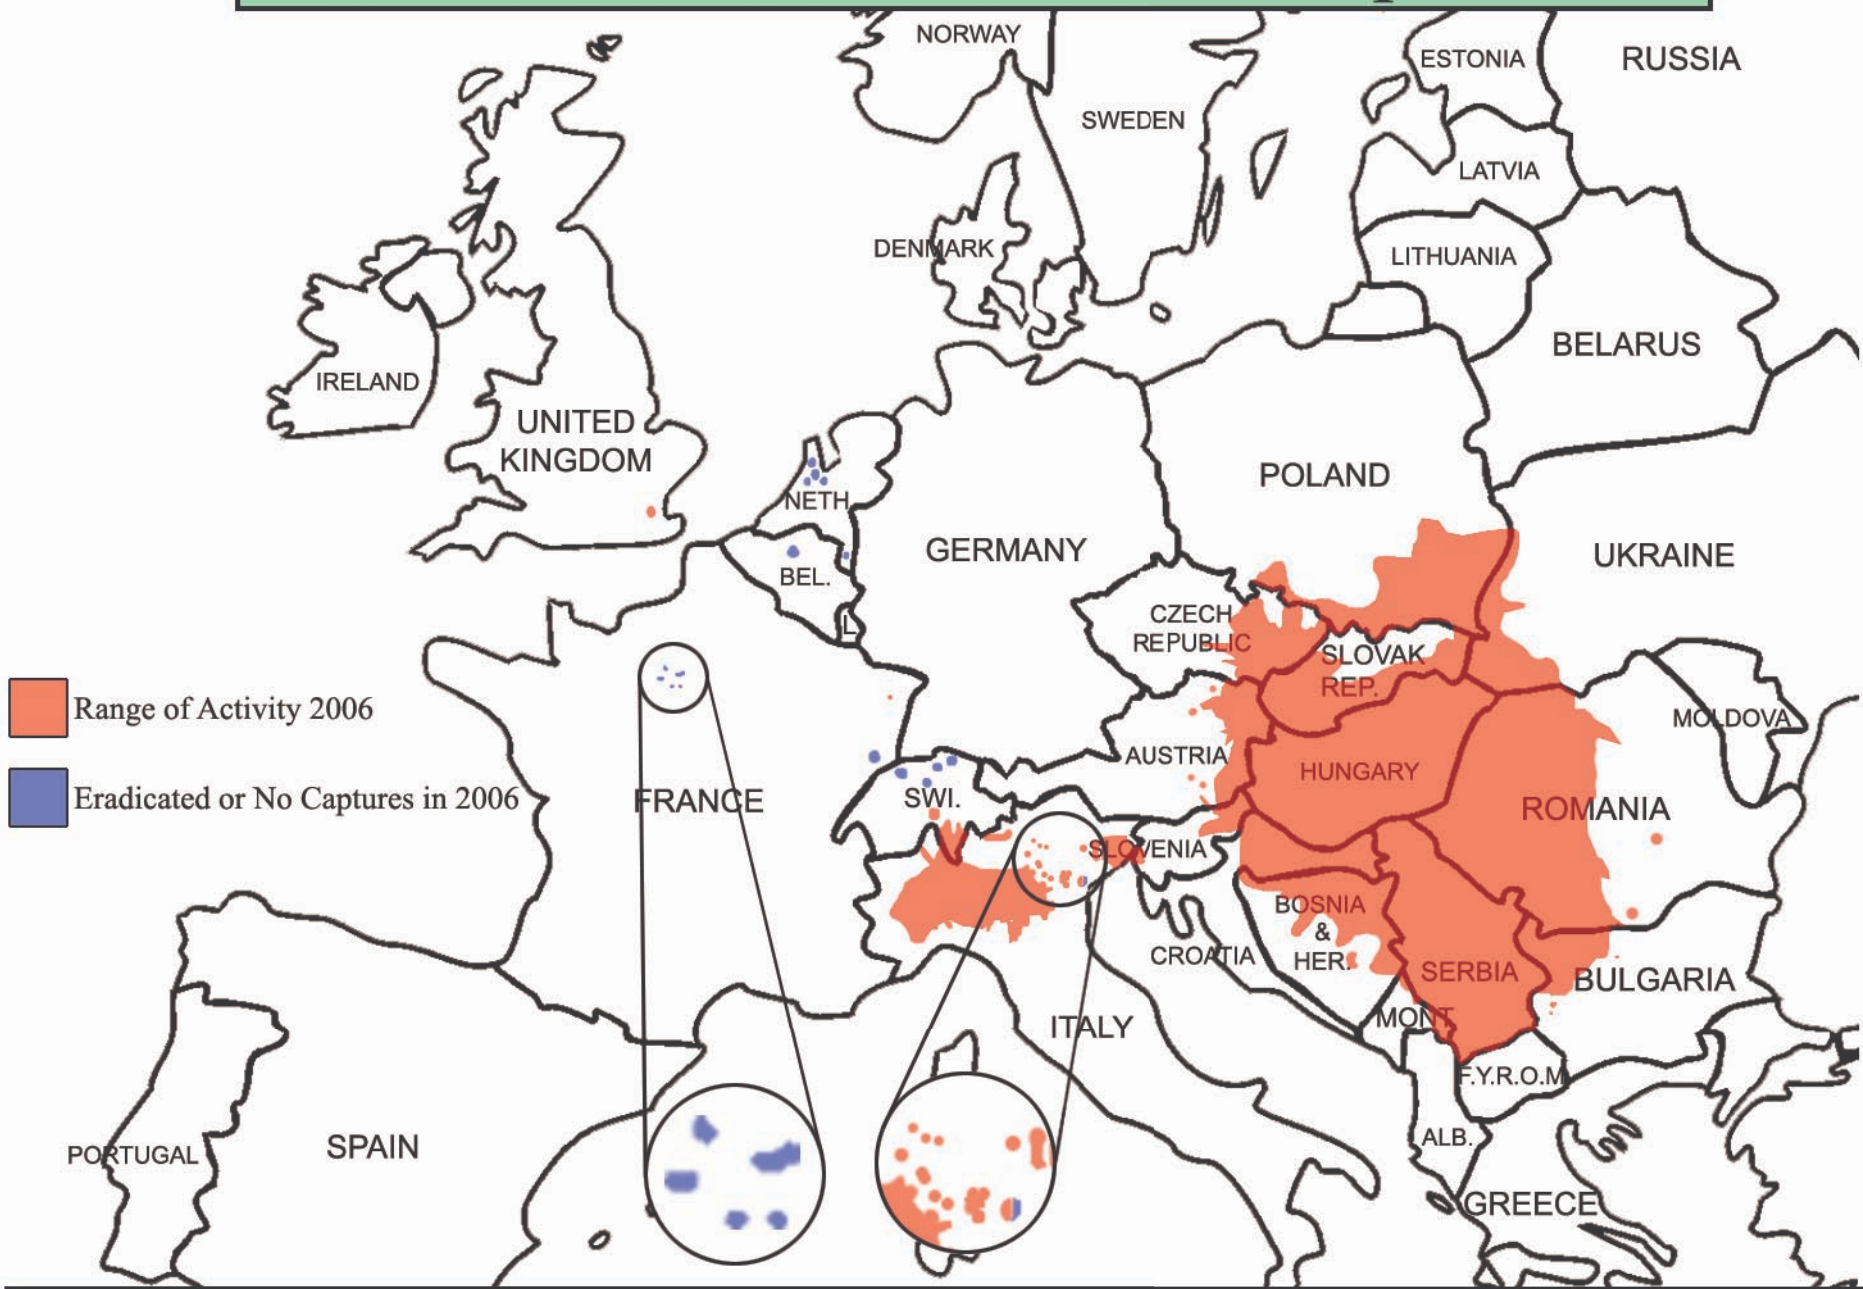

# Western Corn Rootworm in Europe 2006

IWGO by C.R. Edwards and J. Kiss, based on data from Baufeld, Bertossa, Boriani, Cate, Cean, Cheek, Cobos, Cota, Furlan, Iqrc Barcic, Ivanova, Karic, Kubik, Konefal, Konstantinova, Lammers, Melnik, Palmieri, Ripka, Reynaud, Schaub, Sivcev, Urek, Vahala, and Van Eester