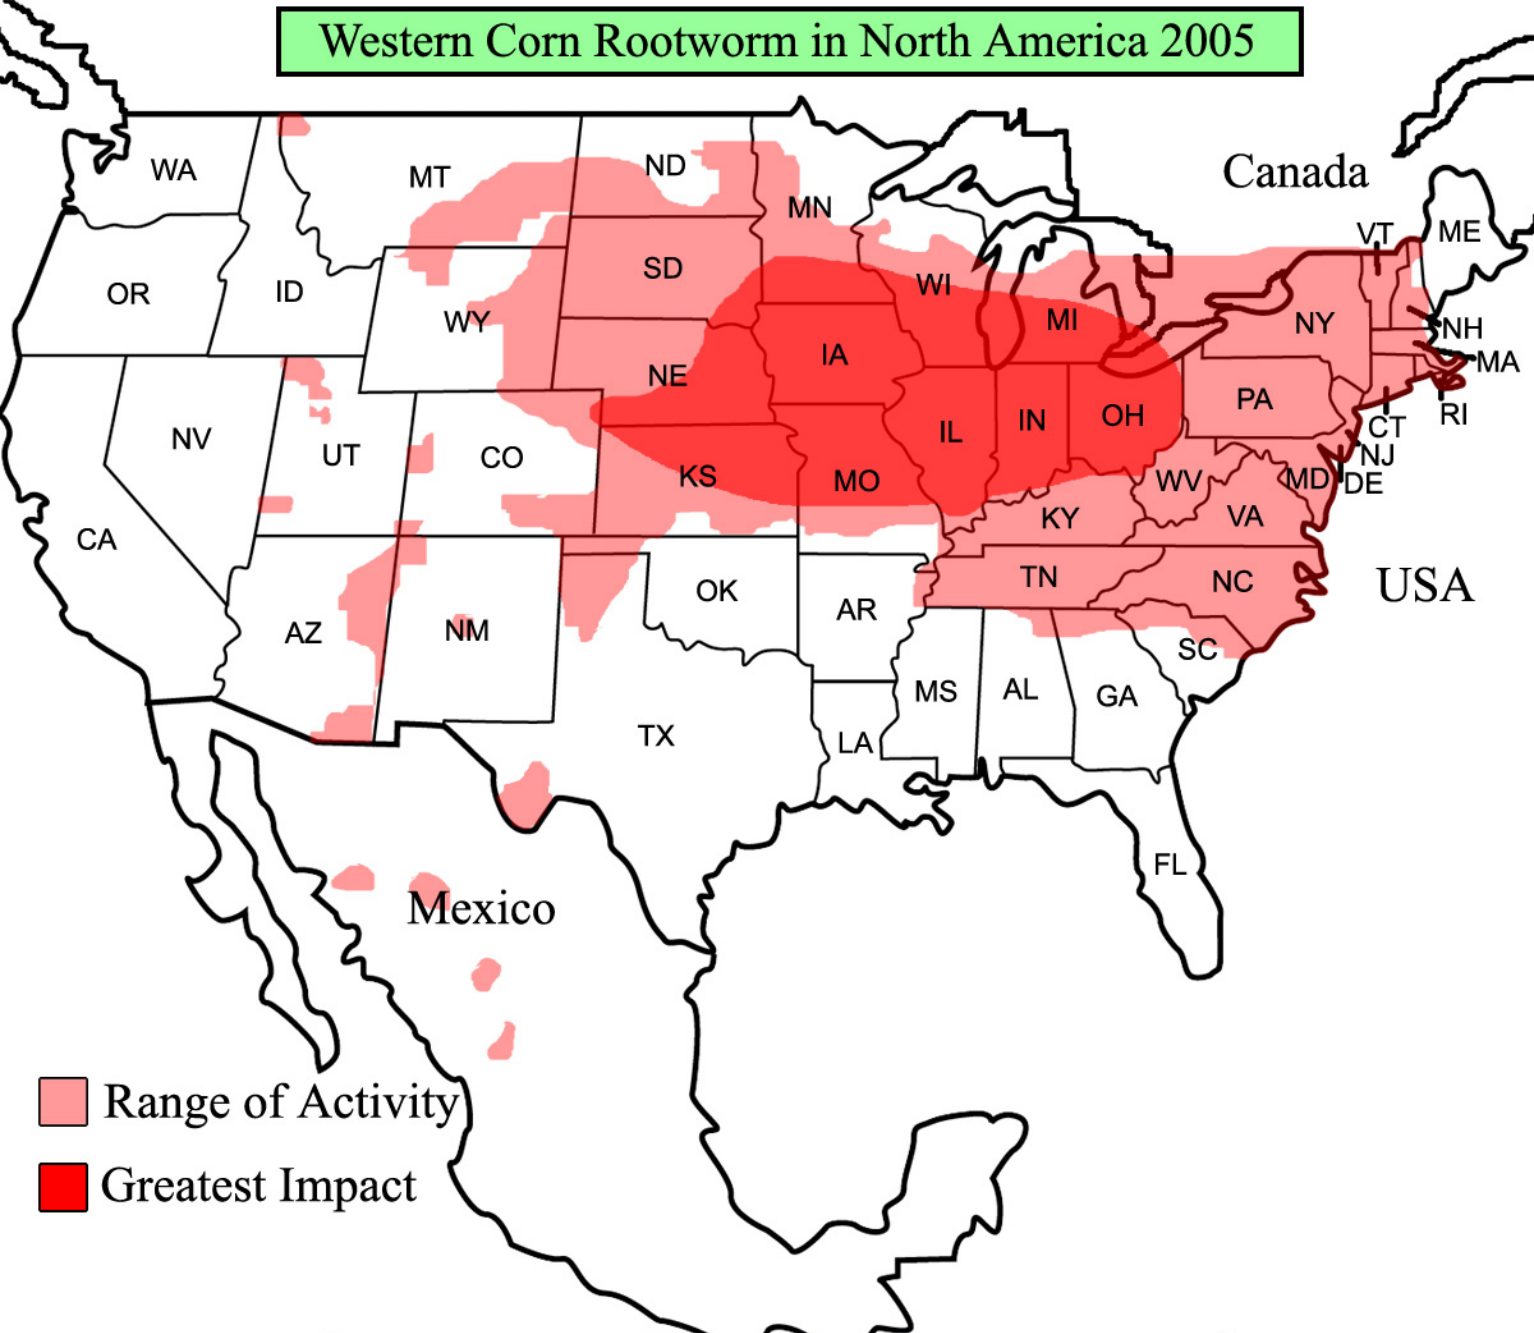

# Western Corn Rootworm in North America 2005

Range of Activity  
Greatest Impact

IWGO by C.R. Edwards and J. Kiss based on NAPIS and state data