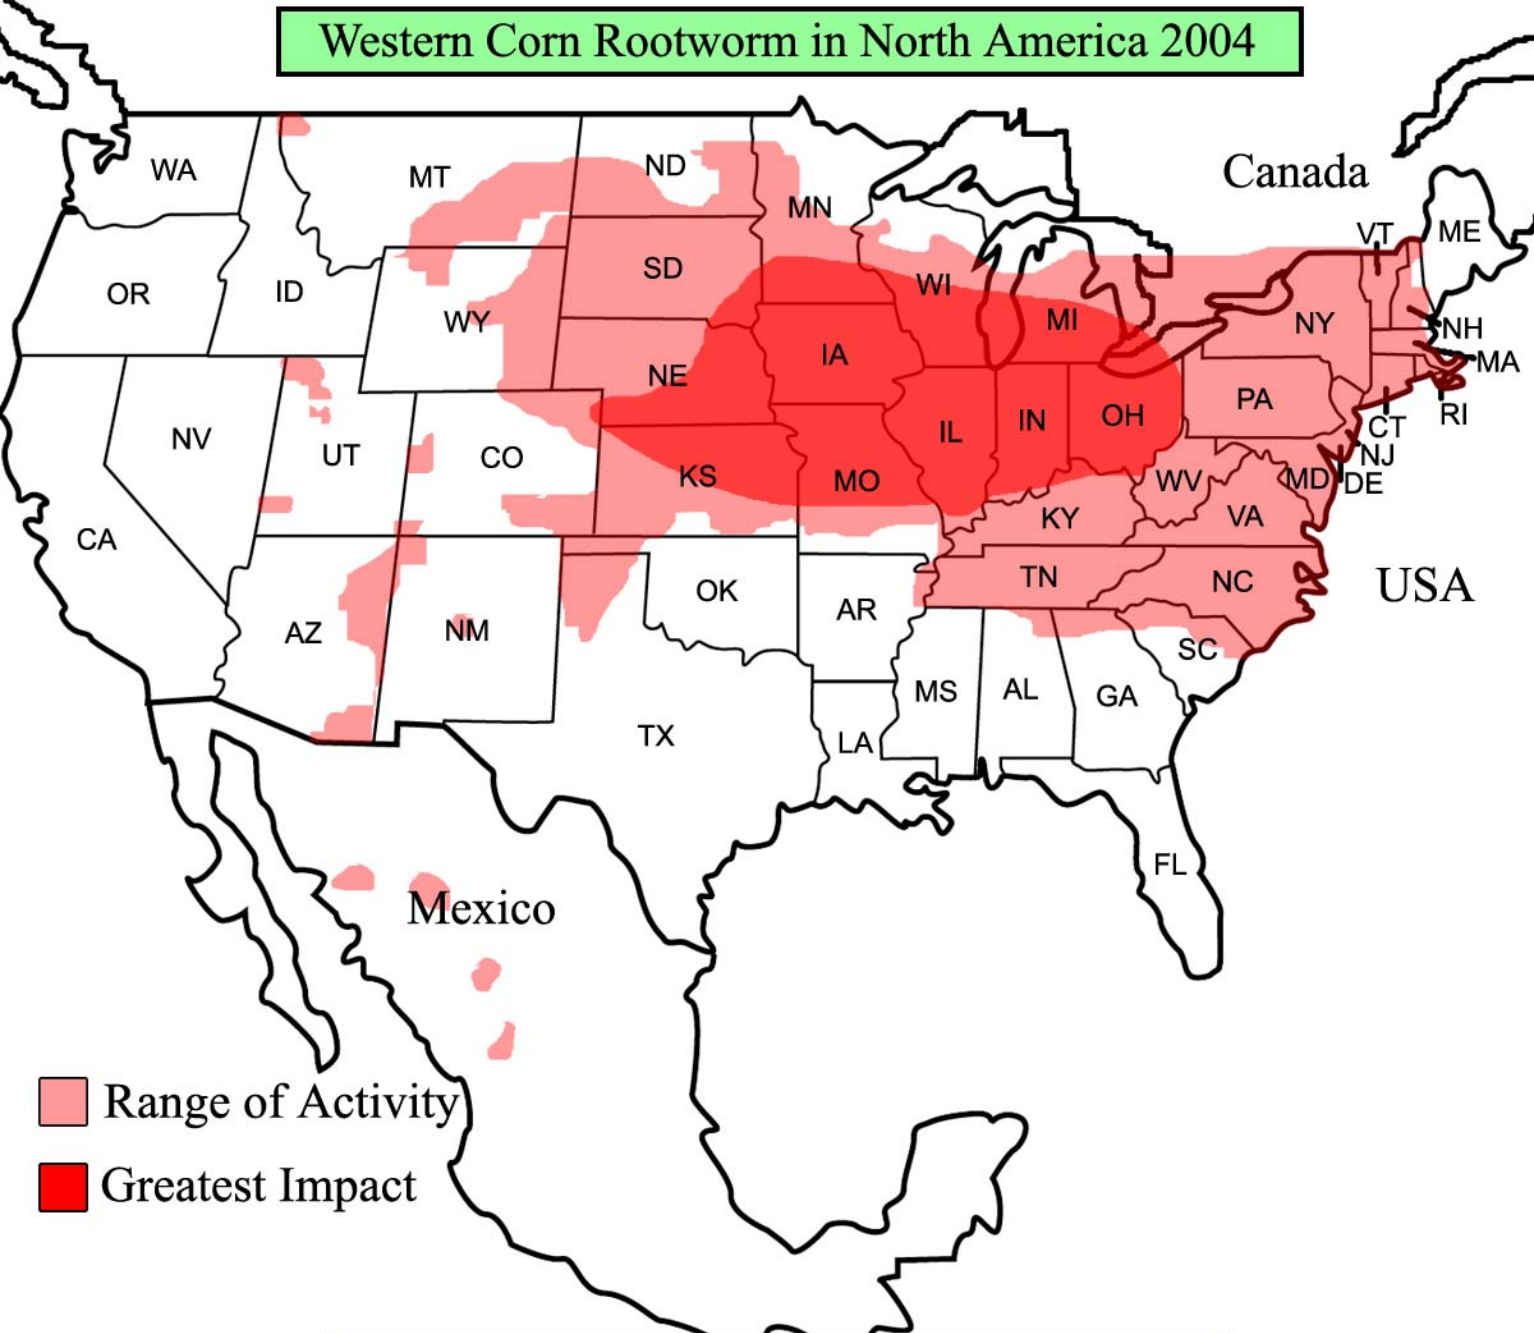

# Western Corn Rootworm in North America 2004

IWGO by C.R. Edwards and J. Kiss based on NAPIS and state data