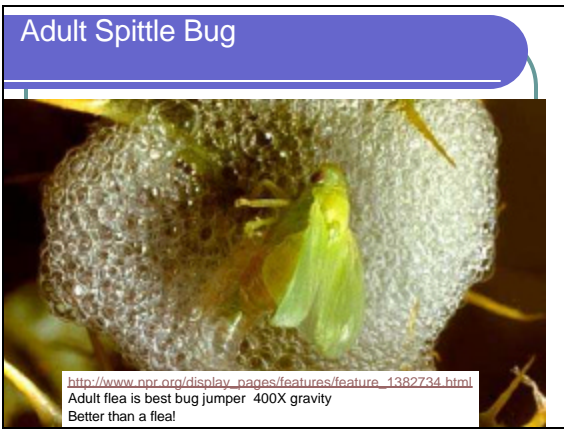

Woolly Elm Aphid

An Adult Woolly Aphid

Honeysuckle Witches Broom Aphid

Close-up of Honeysuckle Injury

Spittlebugs

Meadow Spittle Bug - Froth

Nymph of spittle bug

Adult Spittle Bug

http://www.npr.org/display_pages/features/feature_1382734.html
Adult flea is best bug jumper 400X gravity
Better than a flea!

Adelgids

Pine bark adelgid

Pine Bark Adelgid

Pine Bark Adelgid Eggs